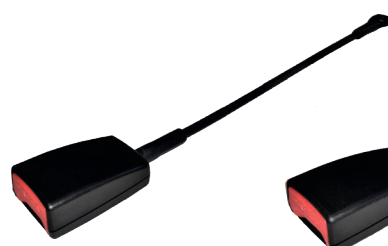

108090

108099